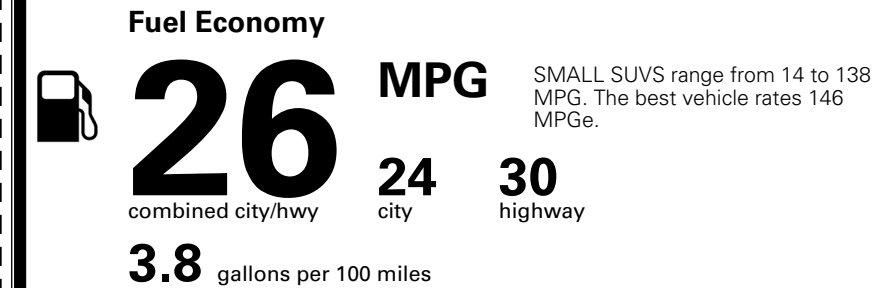

\$ 34,215.00

INLAND FREIGHT AND HANDLING

\$ 1,495.00

TOTAL MANUFACTURER'S SUGGESTED RETAIL PRICE ▶

\$ 35,710.00

EPA DOT Fuel Economy and Environment

Gasoline Vehicle

You spend \$1,000 more in fuel costs over 5 years compared to the average new vehicle.