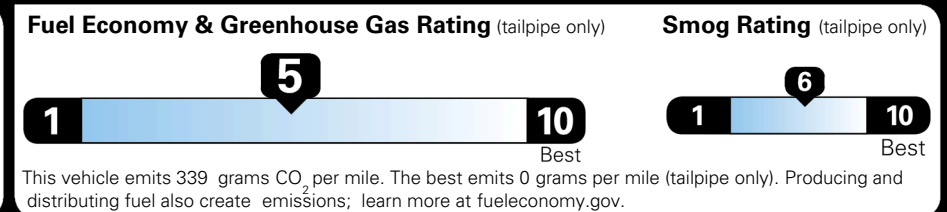

TOTAL ADDITIONAL WEIGHT: 14.7

EPA DOT Fuel Economy and Environment

Gasoline Vehicle

You spend \$1,000 more in fuel costs over 5 years compared to the average new vehicle.

Annual fuel cost \$1,900

Actual results will vary for many reasons, including driving conditions and how you drive and maintain your vehicle. The average new vehicle gets 29 MPG and costs \$8,500 to fuel over 5 years. Cost estimates are based on 15,000 miles per year at \$ 3.30 per gallon. MPGe is miles per gasoline gallon equivalent. Vehicle emissions are a significant cause of climate change and smog.