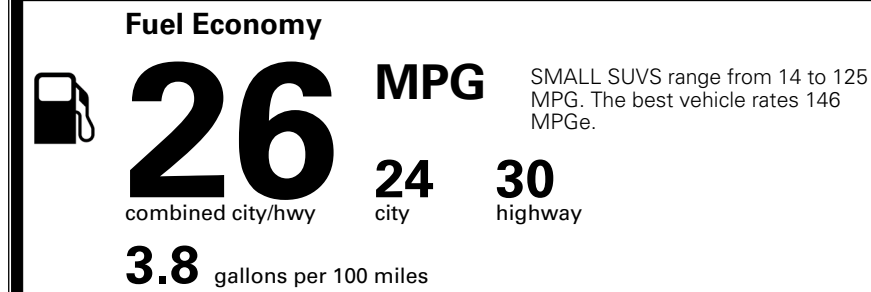

WARRANTY
 10 Year/100,000 Mile Limited Powertrain Warranty
 5 Year/60,000 Mile Limited Basic Warranty
 5 Year/60,000 Mile Roadside Assistance

MANUFACTURER'S SUGGESTED RETAIL PRICE ►

ADDITIONAL INSTALLED EQUIPMENT:
 (In addition to or in place of standard features)
 Wolf Gray Paint \$495.00
 X-Line Premium Package \$1,500.00
 - Panoramic Sunroof w/ Power Sunshade
 - Smart Power Liftgate
 - LED Interior Lighting
 All Weather Floor Mats \$220.00
 Cargo Tray \$130.00

MSRP INCLUDING OPTIONS \$ 35,435.00

INLAND FREIGHT AND HANDLING \$ 1,495.00

TOTAL MANUFACTURER'S SUGGESTED RETAIL PRICE ► \$ 36,930.00

EPA DOT Fuel Economy and Environment

Gasoline Vehicle

You spend \$1,000 more in fuel costs over 5 years compared to the average new vehicle.