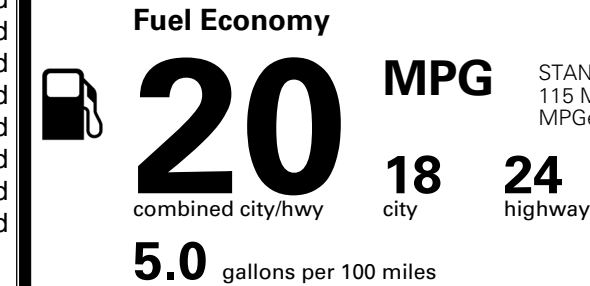

\$250.00
 \$200.00
 \$390.00

MSRP INCLUDING OPTIONS

\$ 48,130.00

INLAND FREIGHT AND HANDLING

\$ 1,545.00

TOTAL MANUFACTURER'S SUGGESTED RETAIL PRICE ▶

\$ 49,675.00

TOTAL ADDITIONAL WEIGHT: 14.6

EPA DOT Fuel Economy and Environment

Gasoline Vehicle

STANDARD SUVs range from 12 to 115 MPG. The best vehicle rates 146 MPGe.

You spend
\$4,000
 more in fuel costs
 over 5 years
 compared to the
 average new vehicle.