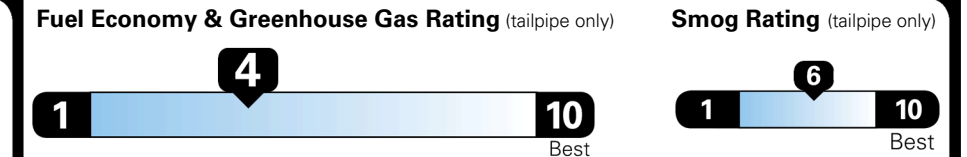

This vehicle emits 429 grams CO₂ per mile. The best emits 0 grams per mile (tailpipe only). Producing and distributing fuel also create emissions; learn more at fueleconomy.gov.

Actual results will vary for many reasons, including driving conditions and how you drive and maintain your vehicle. The average new vehicle gets 29 MPG and costs $8,500 to fuel over 5 years. Cost estimates are based on 15,000 miles per year at $ 3.30 per gallon. MPGe is miles per gasoline gallon equivalent. Vehicle emissions are a significant cause of climate change and smog.

fueleconomy.gov

Calculate personalized estimates and compare vehicles

GOVERNMENT 5-STAR SAFETY RATINGS

Overall Vehicle Score Not Rated

Based on the combined rating of frontal, side and rollover.
Should ONLY be compared to other vehicles of similar size and weight.

Frontal Driver Not Rated

Crash Passenger Not Rated

Based on the risk of injury in a frontal impact.
Should ONLY be compared to other vehicles of similar size and weight.

Side Front seat Not Rated

Crash Rear seat Not Rated

Star ratings based on the risk of injury in a side impact.

Rollover Not Rated

Star ratings based on the risk of rollover in a single-vehicle crash.

Star ratings range from 1 to 5 stars (★★★★★) with 5 being the highest.

Source: National Highway Traffic Safety Administration (NHTSA).

www.safercar.gov or 1-888-327-4236

Manufacturer's suggested retail price includes Manufacturer's recommended pre-delivery service. License and title fees, state and local taxes and other dealer installed options and accessories are not included in the manufacturer's suggested retail price.

PARTS CONTENT INFORMATION

FOR VEHICLES IN THIS CAR LINE U.S./CANADIAN PARTS CONTENT: 50 %

MAJOR SOURCES OF FOREIGN PARTS: KOREA: 35%

NOTE: PARTS CONTENT DOES NOT INCLUDE FINAL ASSEMBLY, DISTRIBUTION, OR OTHER NON-PARTS COSTS.

FOR THIS VEHICLE FINAL ASSEMBLY POINT: WEST POINT, GA, USA

COUNTRY OF ORIGIN

ENGINE (MOTOR): KOREA

TRANSMISSION: USA