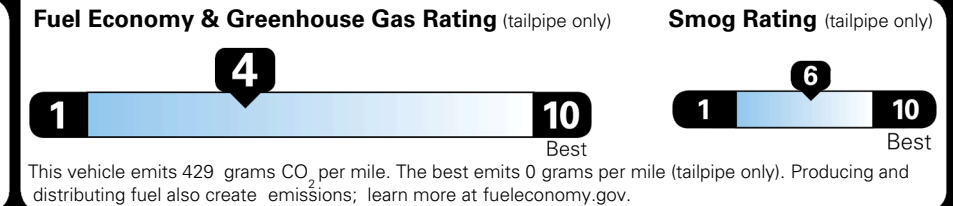

Actual results will vary for many reasons, including driving conditions and how you drive and maintain your vehicle. The average new vehicle gets 29 MPG and costs $8,500 to fuel over 5 years. Cost estimates are based on 15,000 miles per year at $ 3.30 per gallon. MPGe is miles per gasoline gallon equivalent. Vehicle emissions are a significant cause of climate change and smog.

fueleconomy.gov

Calculate personalized estimates and compare vehicles

GOVERNMENT 5-STAR SAFETY RATINGS

Overall Vehicle Score Not Rated

Based on the combined rating of frontal, side and rollover.
Should ONLY be compared to other vehicles of similar size and weight.

Frontal Driver Not Rated

Crash Passenger Not Rated

Based on the risk of injury in a frontal impact.
Should ONLY be compared to other vehicles of similar size and weight.

Side Front seat Not Rated

Crash Rear seat Not Rated

Star ratings based on the risk of injury in a side impact.

Rollover Not Rated

Star ratings based on the risk of rollover in a single-vehicle crash.

Star ratings range from 1 to 5 stars (★★★★★) with 5 being the highest.

Source: National Highway Traffic Safety Administration (NHTSA).

www.safercar.gov or 1-888-327-4236

Manufacturer's suggested retail price includes Manufacturer's recommended pre-delivery service. License and title fees, state and local taxes and other dealer installed options and accessories are not included in the manufacturer's suggested retail price.

PARTS CONTENT INFORMATION

FOR VEHICLES IN THIS CAR LINE U.S./CANADIAN PARTS CONTENT: 50 %

MAJOR SOURCES OF FOREIGN PARTS: KOREA: 35%

NOTE: PARTS CONTENT DOES NOT INCLUDE FINAL ASSEMBLY, DISTRIBUTION, OR OTHER NON-PARTS COSTS.

FOR THIS VEHICLE FINAL ASSEMBLY POINT: WEST POINT, GA, USA

COUNTRY OF ORIGIN

ENGINE (MOTOR): KOREA

TRANSMISSION: USA