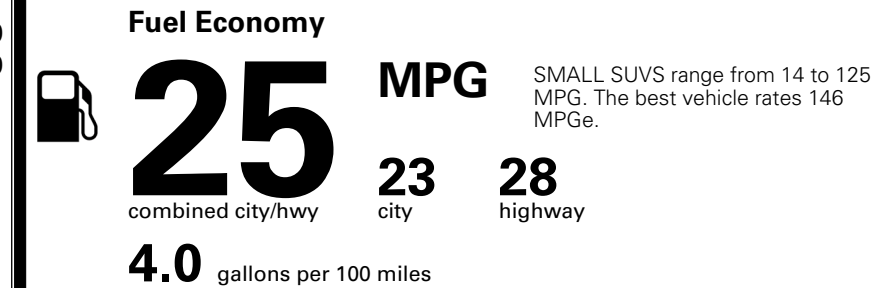

INLAND FREIGHT AND HANDLING \$ 1,445.00

TOTAL MANUFACTURER'S SUGGESTED RETAIL PRICE ▶ \$ 39,265.00

TOTAL ADDITIONAL WEIGHT: 6.6

*Additional terms and conditions apply.
 **Kia Connect may be currently unavailable for some Model Year 2022 and newer vehicles sold or purchased in Massachusetts; please see owners.kia.com for more information.
 NOTE: When you purchase this vehicle, Kia America, Inc. collects personal information you provide to the dealership. For information on our collection and use of personal information and your rights, please see our Privacy Policy on www.kia.com.

EPA DOT Fuel Economy and Environment

Gasoline Vehicle

You spend \$1,500 more in fuel costs over 5 years
 compared to the average new vehicle.

Annual fuel cost \$2,000

Actual results will vary for many reasons, including driving conditions and how you drive and maintain your vehicle. The average new vehicle gets 29 MPG and costs \$8,500 to fuel over 5 years. Cost estimates are based on 15,000 miles per year at \$ 3.30 per gallon. MPGe is miles per gasoline gallon equivalent. Vehicle emissions are a significant cause of climate change and smog.