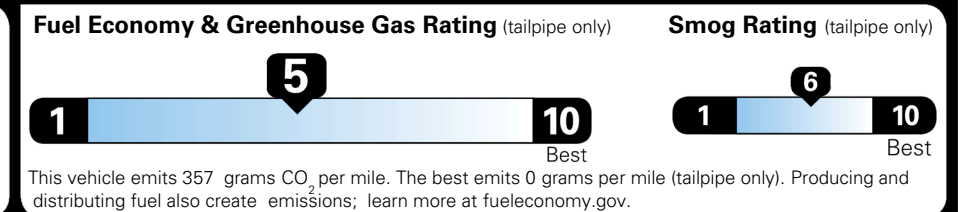

INLAND FREIGHT AND HANDLING \$ 1,445.00

TOTAL MANUFACTURER'S SUGGESTED RETAIL PRICE ▶ \$ 39,265.00

TOTAL ADDITIONAL WEIGHT: 6.6

*Additional terms and conditions apply.
 **Kia Connect may be currently unavailable for some Model Year 2022 and newer vehicles sold or purchased in Massachusetts; please see owners.kia.com for more information.
 NOTE: When you purchase this vehicle, Kia America, Inc. collects personal information you provide to the dealership. For information on our collection and use of personal information and your rights, please see our Privacy Policy on www.kia.com.

EPA DOT Fuel Economy and Environment

Gasoline Vehicle

You spend \$1,500 more in fuel costs over 5 years
 compared to the average new vehicle.

Annual fuel cost \$2,000

Actual results will vary for many reasons, including driving conditions and how you drive and maintain your vehicle. The average new vehicle gets 29 MPG and costs \$8,500 to fuel over 5 years. Cost estimates are based on 15,000 miles per year at \$ 3.30 per gallon. MPGe is miles per gasoline gallon equivalent. Vehicle emissions are a significant cause of climate change and smog.