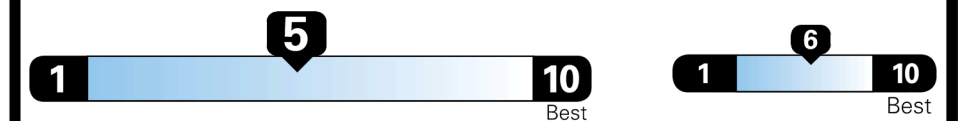

Fuel Economy & Greenhouse Gas Rating (tailpipe only) Smog Rating (tailpipe only)

This vehicle emits 329 grams CO₂ per mile. The best emits 0 grams per mile (tailpipe only). Producing and distributing fuel also create emissions; learn more at fueleconomy.gov.

Actual results will vary for many reasons, including driving conditions and how you drive and maintain your vehicle. The average new vehicle gets 29 MPG and costs $8,500 to fuel over 5 years. Cost estimates are based on 15,000 miles per year at $ 3.30 per gallon. MPGe is miles per gasoline gallon equivalent. Vehicle emissions are a significant cause of climate change and smog.

fueleconomy.gov

Calculate personalized estimates and compare vehicles

GOVERNMENT 5-STAR SAFETY RATINGS

Overall Vehicle Score ★ ★ ★ ★ ★

Based on the combined rating of frontal, side and rollover. Should ONLY be compared to other vehicles of similar size and weight.

Frontal Driver ★ ★ ★ ★ ★

Crash Passenger ★ ★ ★ ★ ★

Based on the risk of injury in a frontal impact. Should ONLY be compared to other vehicles of similar size and weight.

Side Front seat ★ ★ ★ ★ ★

Crash Rear seat ★ ★ ★ ★ ★

Star ratings based on the risk of injury in a side impact.

Rollover ★ ★ ★ ★ ★

Star ratings based on the risk of rollover in a single-vehicle crash.

Star ratings range from 1 to 5 stars (★★★★★) with 5 being the highest.

Source: National Highway Traffic Safety Administration (NHTSA).

www.safercar.gov or 1-888-327-4236

Manufacturer's suggested retail price includes Manufacturer's recommended pre-delivery service. License and title fees, state and local taxes and other dealer installed options and accessories are not included in the manufacturer's suggested retail price.

PARTS CONTENT INFORMATION

FOR VEHICLES IN THIS CAR LINE U.S./CANADIAN PARTS CONTENT: 0 %

MAJOR SOURCES OF FOREIGN PARTS: KOREA: 90%

NOTE: PARTS CONTENT DOES NOT INCLUDE FINAL ASSEMBLY, DISTRIBUTION, OR OTHER NON-PARTS COSTS.

FOR THIS VEHICLE FINAL ASSEMBLY POINT: HWASUNG, KOREA

COUNTRY OF ORIGIN

ENGINE (MOTOR): KOREA

TRANSMISSION: KOREA