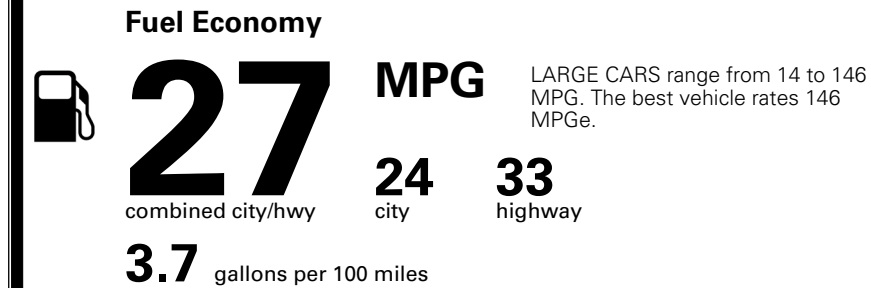

WARRANTY

10 Year/100,000 Mile Limited Powertrain Warranty
5 Year/60,000 Mile Limited Basic Warranty
5 Year/60,000 Mile Roadside Assistance

MANUFACTURER'S SUGGESTED RETAIL PRICE ▶

$ 30,090.00

COMPARE GT-LINE AWD FEATURES

Added to/in place of standard GT-Line FWD features
- All-Wheel Drive
- Heated Steering Wheel

Included
Included
Included

ADDITIONAL INSTALLED EQUIPMENT: (In addition to or in place of standard features)

GT-Line Premium Package
- Panoramic Sunroof w/ Power Sunshade
- LED Interior Lighting
- Bose Premium Audio w/Active Sound Design
- 18" Black Finished Alloy Wheels, Unique Design
Carpeted Floor Mats
Auto-Dimming Mirror w/ HomeLink™

$2,200.00

$200.00

$350.00

MSRP INCLUDING OPTIONS

$ 32,840.00

INLAND FREIGHT AND HANDLING

$ 1,245.00

TOTAL MANUFACTURER'S SUGGESTED RETAIL PRICE ▶

$ 34,085.00

TOTAL ADDITIONAL WEIGHT: 8.7

*Additional terms and conditions apply.

**Kia Connect may be currently unavailable for some Model Year 2022 and newer vehicles sold or purchased in Massachusetts; please see owners.kia.com for more information.

NOTE: When you purchase this vehicle, Kia America, Inc. collects personal information you provide to the dealership. For information on our collection and use of personal information and your rights, please see our Privacy Policy on www.kia.com.

EPA DOT Fuel Economy and Environment

Gasoline Vehicle

You spend $750 more in fuel costs over 5 years compared to the average new vehicle.

Annual fuel cost $1,850