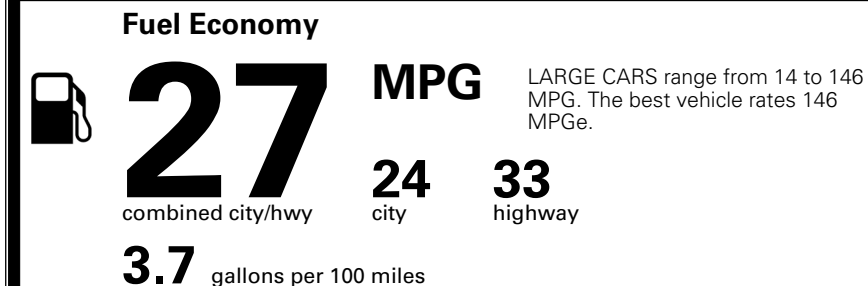

EXTERIOR

GT-Line Exterior Styling
18" Gloss Black Finished Alloy Wheels
LED Reflector Headlights w/Auto-On/Off & Amber LED DRLs
LED Fog Lights & LED Rear Combination Lights
Power Adj. Heated Outside Mirrors w/LED Turn Signals

WARRANTY

10 Year/100,000 Mile Limited Powertrain Warranty
5 Year/60,000 Mile Limited Basic Warranty
5 Year/60,000 Mile Roadside Assistance

MANUFACTURER'S SUGGESTED RETAIL PRICE ▶

$ 30,090.00

COMPARE GT-LINE AWD FEATURES

Added to/in place of standard GT-Line FWD features
- All-Wheel Drive
- Heated Steering Wheel

ADDITIONAL INSTALLED EQUIPMENT:

(In addition to or in place of standard features)
Wolf Gray Paint
Carpeted Floor Mats
Cargo Tray

Included
Included
Included

$495.00
$200.00
$130.00

MSRP INCLUDING OPTIONS

$ 30,915.00

INLAND FREIGHT AND HANDLING

$ 1,245.00

TOTAL MANUFACTURER'S SUGGESTED RETAIL PRICE ▶

$ 32,160.00

TOTAL ADDITIONAL WEIGHT: 11.1

EPA DOT Fuel Economy and Environment

Gasoline Vehicle

You spend
$750
more in fuel costs
over 5 years
compared to the
average new vehicle.

Annual fuel cost
$1,850