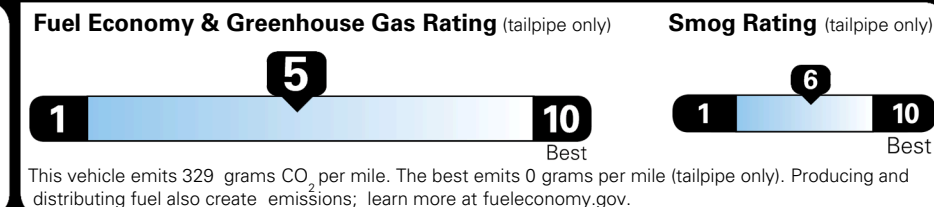

TOTAL ADDITIONAL WEIGHT: 11.1

EPA DOT Fuel Economy and Environment

Gasoline Vehicle

You spend
\$750
 more in fuel costs
 over 5 years
 compared to the
 average new vehicle.

Annual fuel cost
\$1,850

Actual results will vary for many reasons, including driving conditions and how you drive and maintain your vehicle. The average new vehicle gets 29 MPG and costs \$8,500 to fuel over 5 years. Cost estimates are based on 15,000 miles per year at \$ 3.30 per gallon. MPGe is miles per gasoline gallon equivalent. Vehicle emissions are a significant cause of climate change and smog.