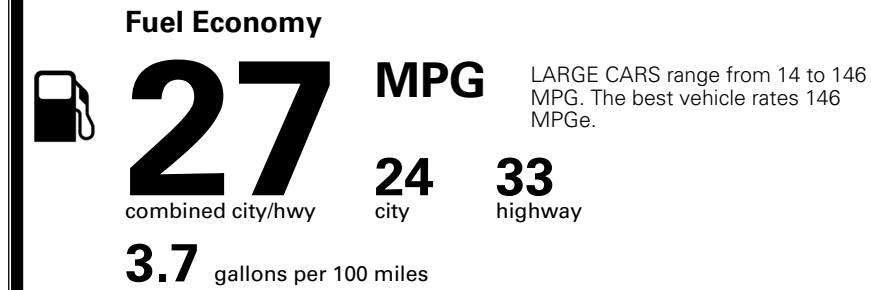

TOTAL MANUFACTURER'S SUGGESTED RETAIL PRICE ▶

\$ 34,655.00

TOTAL ADDITIONAL WEIGHT: 11.1

EPA DOT Fuel Economy and Environment

Gasoline Vehicle

You spend \$750 more in fuel costs over 5 years compared to the average new vehicle.