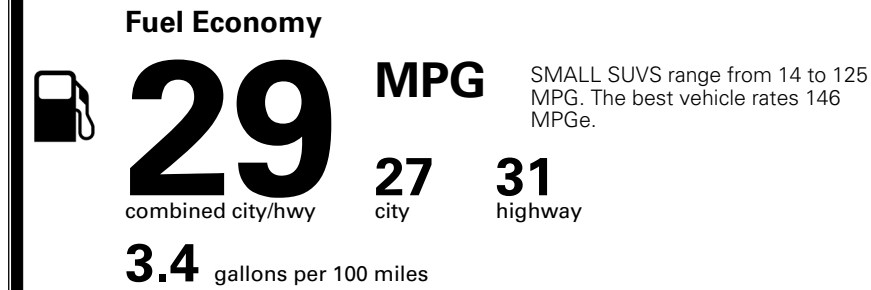

\$800.00

\$200.00

\$ 31,185.00

EPA DOT Fuel Economy and Environment

Gasoline Vehicle

You save \$0
 in fuel costs over 5 years compared to the average new vehicle.

Annual fuel cost \$1,700

Fuel Economy & Greenhouse Gas Rating (tailpipe only) Smog Rating (tailpipe only)