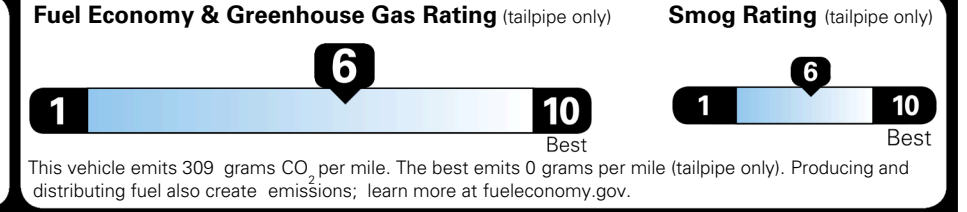

\$ 29,090.00

\$ 1,495.00

\$ 30,585.00

EPA DOT Fuel Economy and Environment

Gasoline Vehicle

You save \$0
 in fuel costs over 5 years compared to the average new vehicle.

Annual fuel cost \$1,700

Actual results will vary for many reasons, including driving conditions and how you drive and maintain your vehicle. The average new vehicle gets 29 MPG and costs \$8,500 to fuel over 5 years. Cost estimates are based on 15,000 miles per year at \$ 3.30 per gallon. MPGe is miles per gasoline gallon equivalent. Vehicle emissions are a significant cause of climate change and smog.