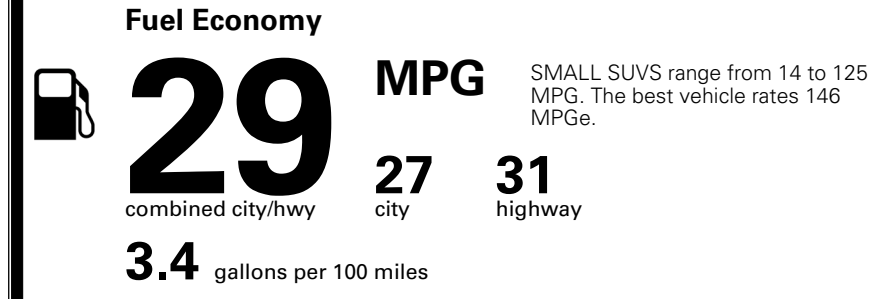

\$ 29,090.00

\$ 1,495.00

\$ 30,585.00

EPA DOT Fuel Economy and Environment

Gasoline Vehicle

You save \$0
 in fuel costs over 5 years compared to the average new vehicle.

Annual fuel cost \$1,700

Actual results will vary for many reasons, including driving conditions and how you drive and maintain your vehicle. The average new vehicle gets 29 MPG and costs \$8,500 to fuel over 5 years. Cost estimates are based on 15,000 miles per year at \$ 3.30 per gallon. MPGe is miles per gasoline gallon equivalent. Vehicle emissions are a significant cause of climate change and smog.