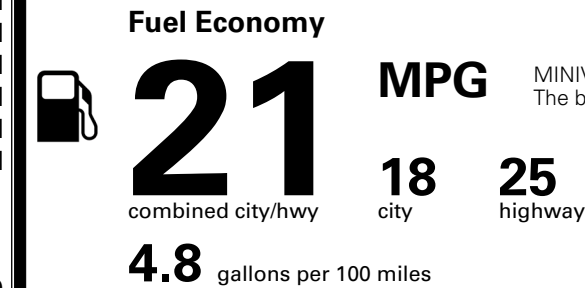

MSRP INCLUDING OPTIONS

\$ 40,330.00

INLAND FREIGHT AND HANDLING

\$ 1,545.00

TOTAL MANUFACTURER'S SUGGESTED RETAIL PRICE ▶

\$ 41,875.00

TOTAL ADDITIONAL WEIGHT: 13.9

EPA DOT Fuel Economy and Environment

Gasoline Vehicle

MINIVANS range from 20 to 83 MPG. The best vehicle rates 146 MPGe.

You spend \$3,250 more in fuel costs over 5 years compared to the average new vehicle.

Annual fuel cost \$2,350

Actual results will vary for many reasons, including driving conditions and how you drive and maintain your vehicle. The average new vehicle gets 29 MPG and costs \$8,500 to fuel over 5 years. Cost estimates are based on 15,000 miles per year at \$ 3.30 per gallon. MPGe is miles per gasoline gallon equivalent. Vehicle emissions are a significant cause of climate change and smog.