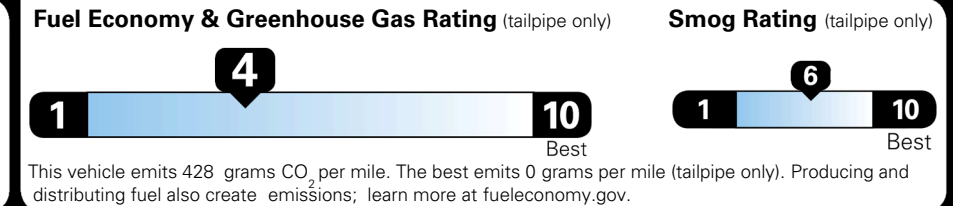

MSRP INCLUDING OPTIONS

\$ 40,330.00

INLAND FREIGHT AND HANDLING

\$ 1,545.00

TOTAL MANUFACTURER'S SUGGESTED RETAIL PRICE ▶

\$ 41,875.00

TOTAL ADDITIONAL WEIGHT: 13.9

EPA DOT Fuel Economy and Environment

Gasoline Vehicle

MINIVANS range from 20 to 83 MPG. The best vehicle rates 146 MPGe.

You spend \$3,250 more in fuel costs over 5 years compared to the average new vehicle.

Annual fuel cost \$2,350

Actual results will vary for many reasons, including driving conditions and how you drive and maintain your vehicle. The average new vehicle gets 29 MPG and costs \$8,500 to fuel over 5 years. Cost estimates are based on 15,000 miles per year at \$ 3.30 per gallon. MPGe is miles per gasoline gallon equivalent. Vehicle emissions are a significant cause of climate change and smog.