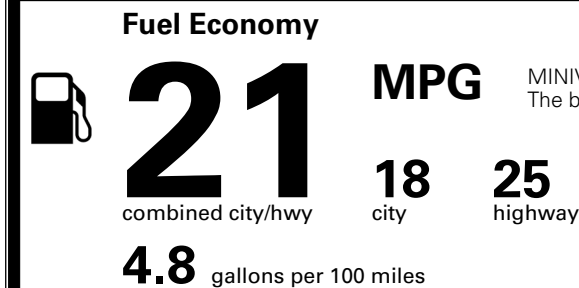

MSRP INCLUDING OPTIONS \$ 49,975.00

INLAND FREIGHT AND HANDLING \$ 1,545.00

TOTAL MANUFACTURER'S SUGGESTED RETAIL PRICE ▶ \$ 51,520.00

TOTAL ADDITIONAL WEIGHT: 64.0

EPA DOT Fuel Economy and Environment

Gasoline Vehicle