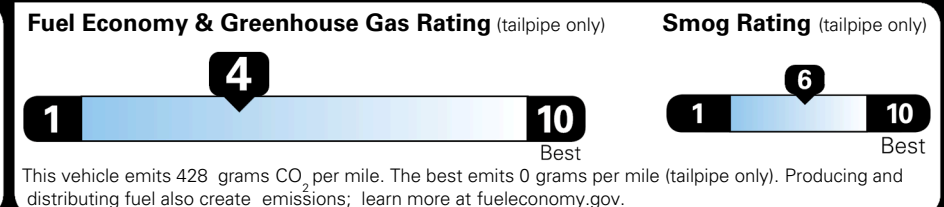

Gasoline Vehicle

You spend $3,250 more in fuel costs over 5 years compared to the average new vehicle.

Annual fuel cost $2,350