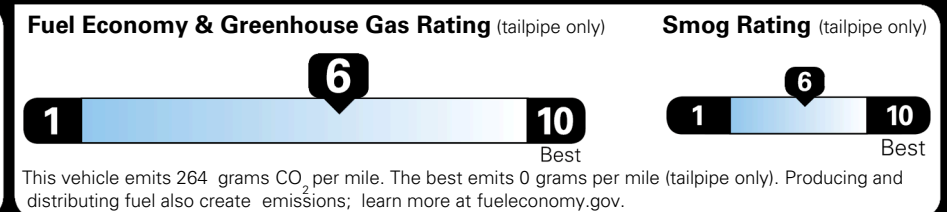

INLAND FREIGHT AND HANDLING \$ 1,495.00

TOTAL MANUFACTURER'S SUGGESTED RETAIL PRICE ▶ \$ 43,115.00

TOTAL ADDITIONAL WEIGHT: 12.7

*Additional terms and conditions apply.
 **Kia Connect may be currently unavailable for some Model Year 2022 and newer vehicles sold or purchased in Massachusetts; please see owners.kia.com for more information.
 NOTE: When you purchase this vehicle, Kia America, Inc. collects personal information you provide to the dealership. For information on our collection and use of personal information and your rights, please see our Privacy Policy on www.kia.com.

EPA DOT Fuel Economy and Environment

Gasoline Vehicle

You save \$1,250
 in fuel costs over 5 years compared to the average new vehicle.

Annual fuel cost \$1,450

Actual results will vary for many reasons, including driving conditions and how you drive and maintain your vehicle. The average new vehicle gets 29 MPG and costs \$8,500 to fuel over 5 years. Cost estimates are based on 15,000 miles per year at \$ 3.30 per gallon. MPGe is miles per gasoline gallon equivalent. Vehicle emissions are a significant cause of climate change and smog.